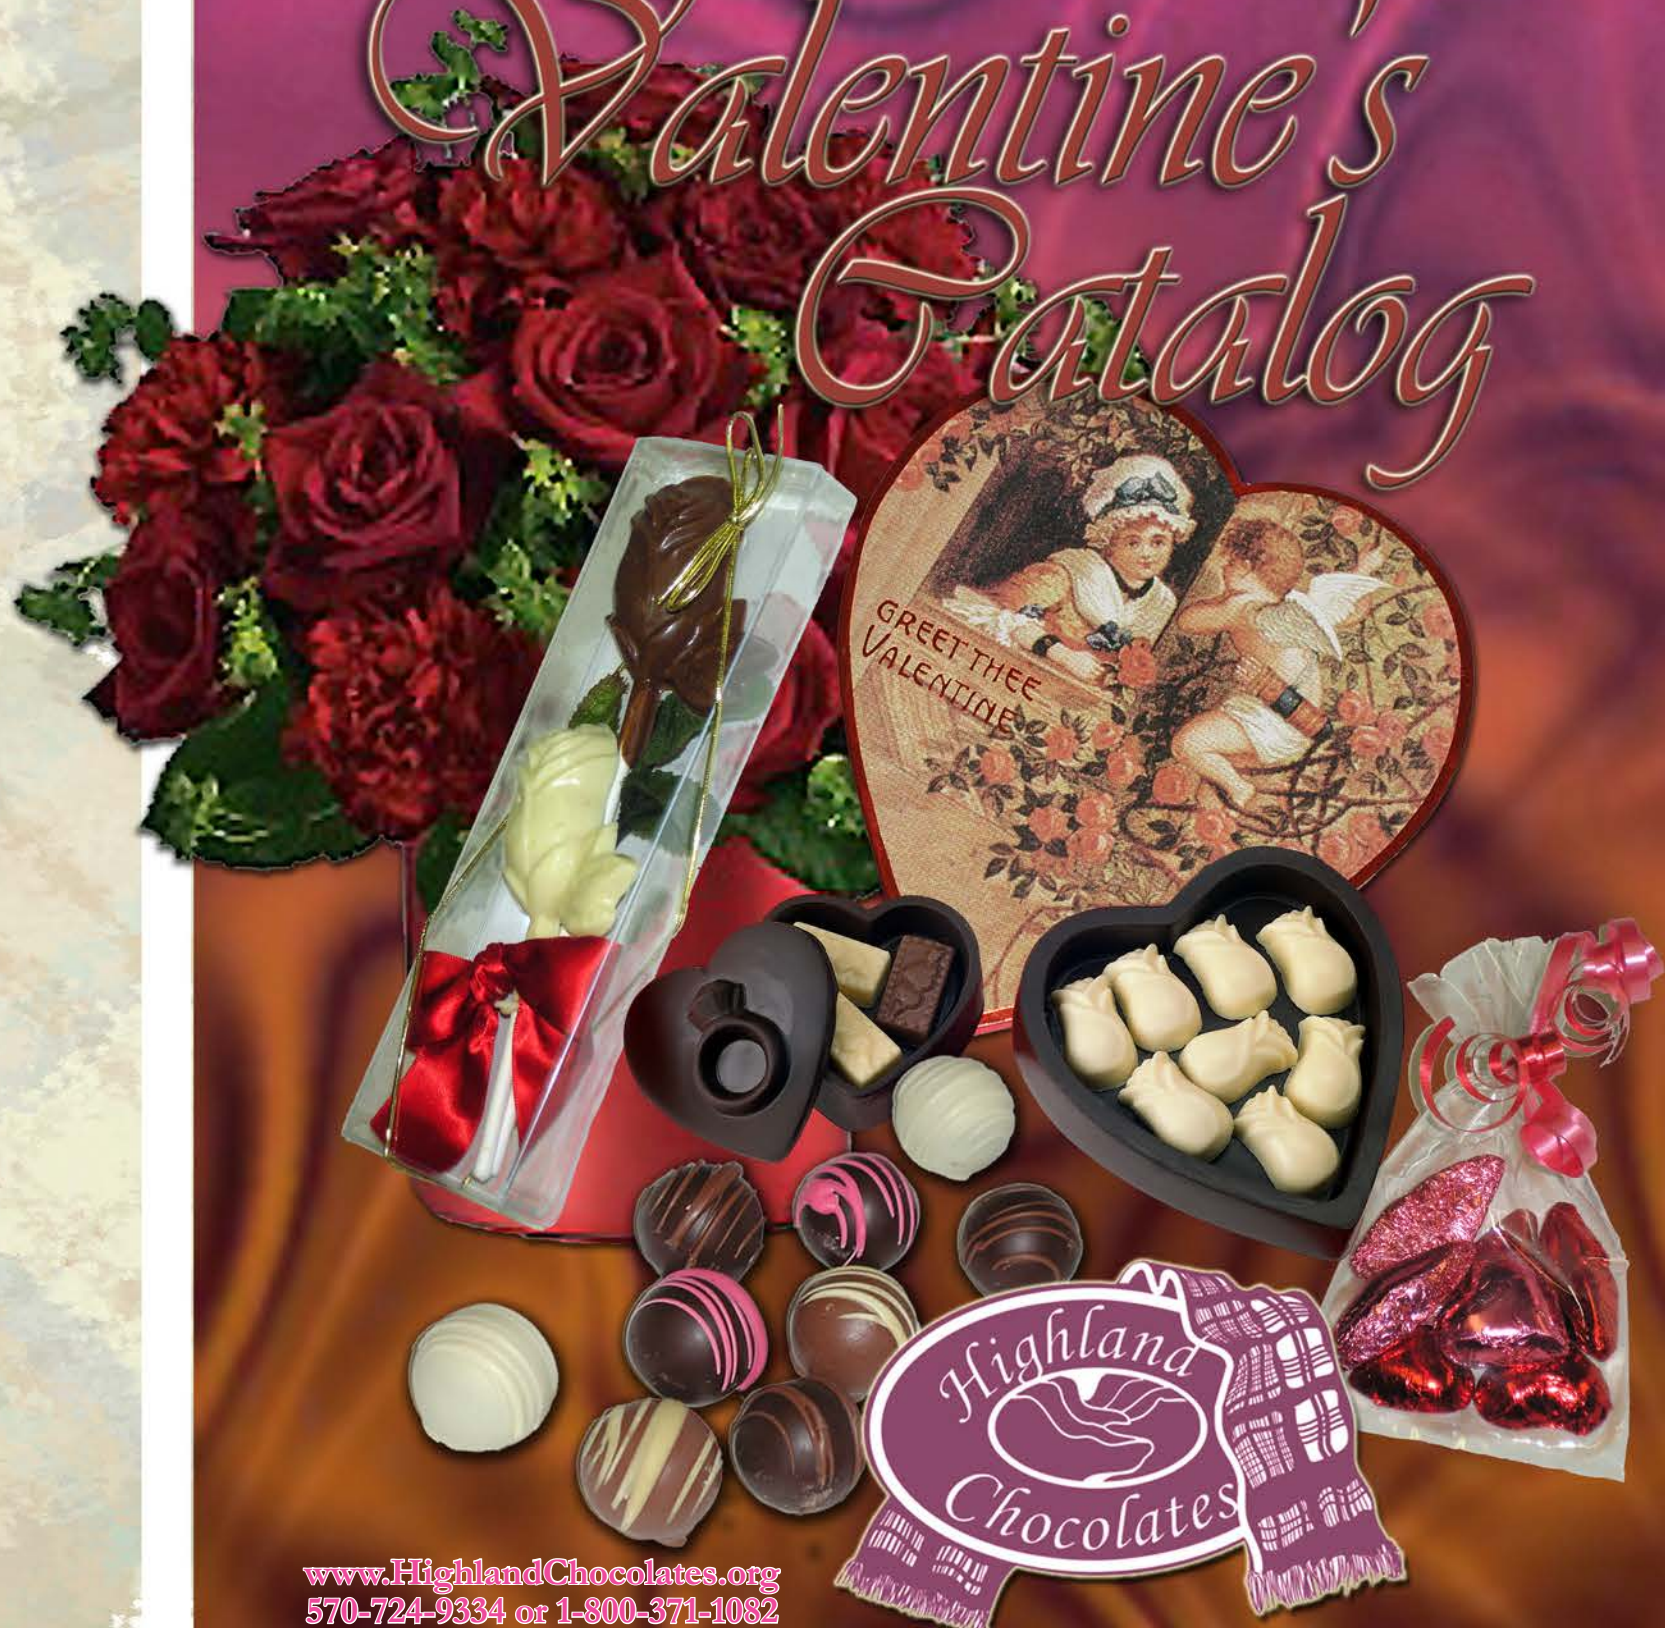

Lollipops

Available in Milk,
Dark, White, and
Sugar Free
Milk Chocolate

Small Bear Weight.3-4 oz

Weight .5-.8oz.

Weight .9-1 oz.

Weight 1.1- 1.5 oz.

The Valentine's Catalog

www.HighlandChocolates.org
570-724-9334 or 1-800-371-1082
Fax: 570-724-5956